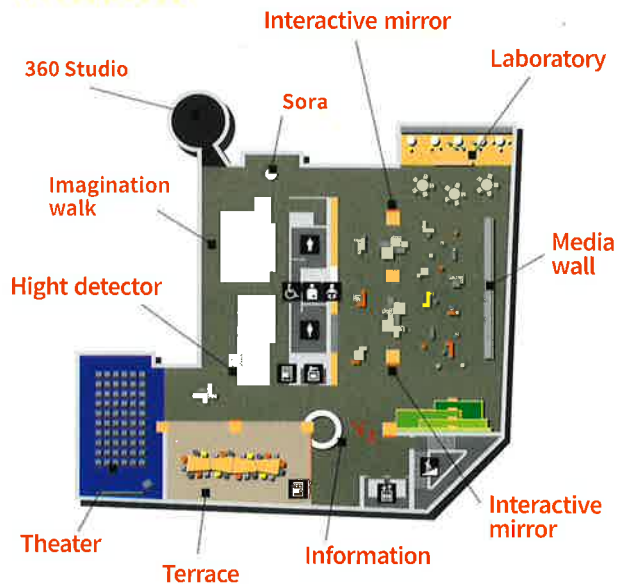

Make surprising discoveries and be amazed!
Come experience the advanced technology only offered here!

Floor Map

Free WiFi & Tablet

Jump! Climb! Roll around!
Indoor park for physical activates and play

Floor Map

3F Future Center Hakodate

Find your sense of discovery by playing with science.

Imagination walk

A magical corridor where you can play with projected images on the floor.

Media wall

A huge 14.4 m x 2.4 m high-definition LED display showing a variety of videos.