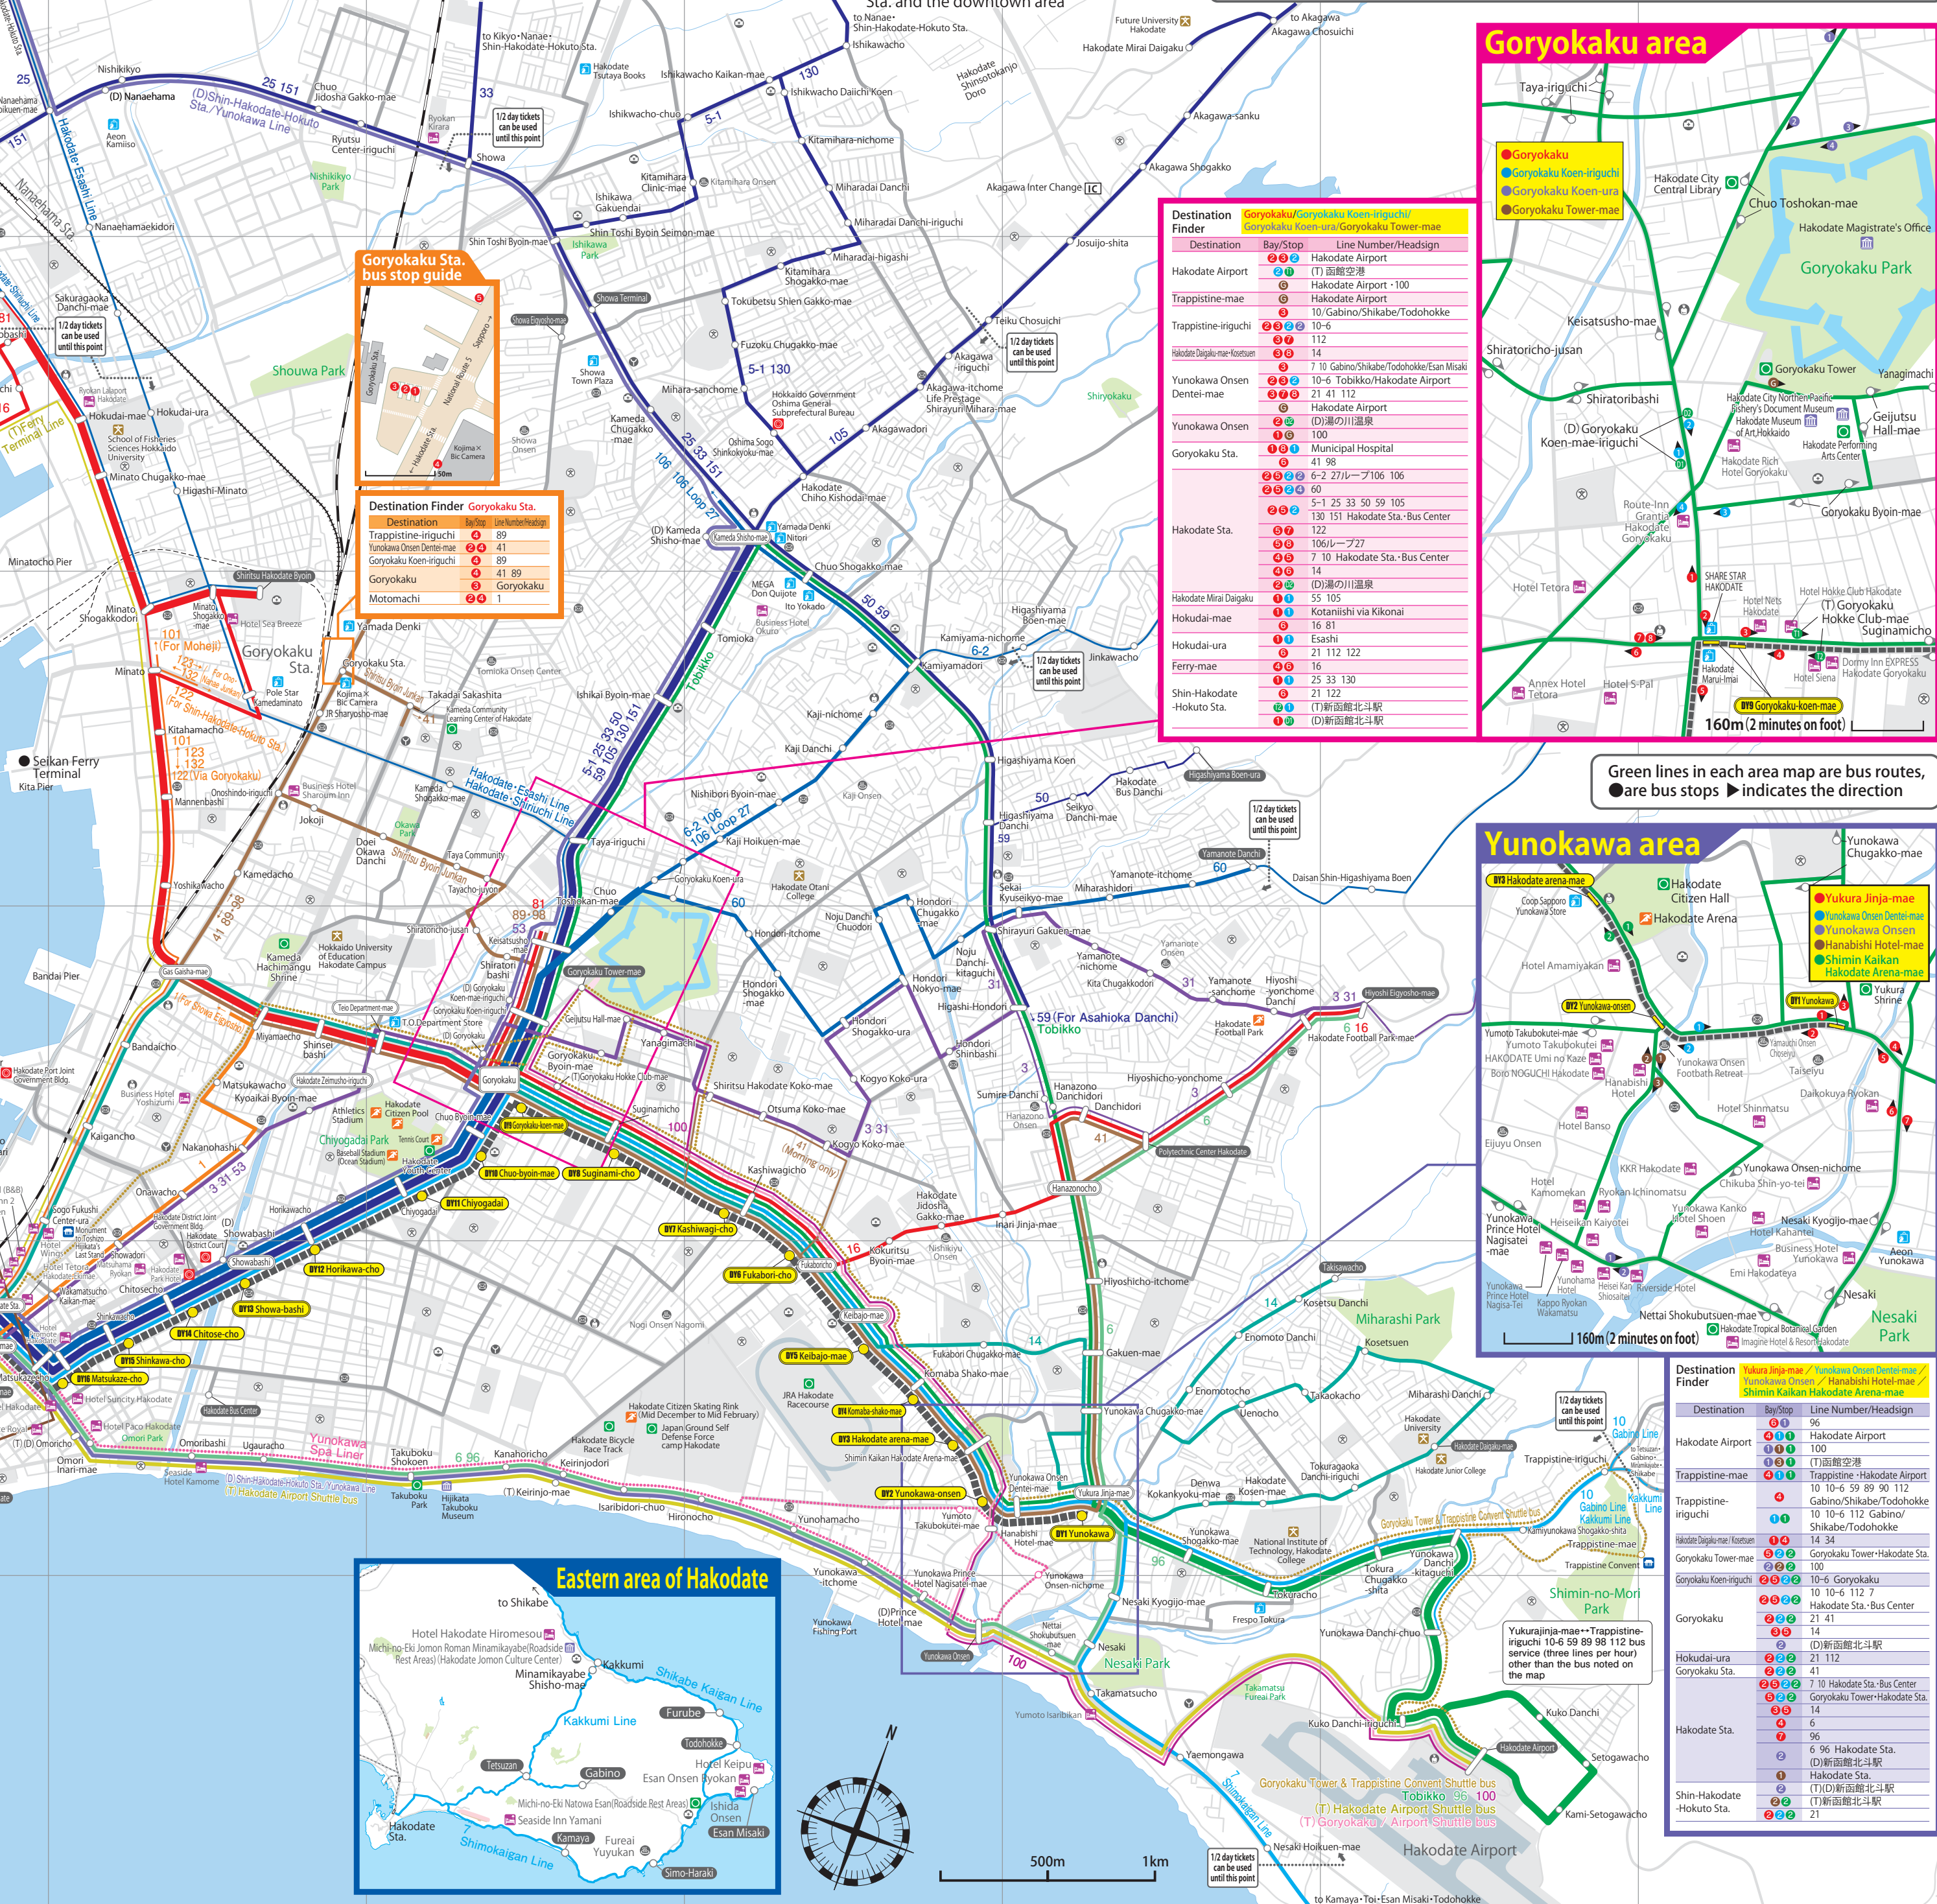

Tourist & Information Site

Travel Hakodate <http://www.hakodate.travel/en/>

Hakodate Bus <https://au.hokkaido.com/corporation/hakodatebus.shtml>

Airport Shuttle Bus <http://airport.ne.jp/hakodate/en/time_schedule/bus/en.shtml>

Map symbol

Main establishment symbol

- Civil service - City hall/Government facilities
- Sports facility - Gymnasium hall/Swimming pool/Skating rink
- Museum
- University-College
- Accommodation - Hotel/Japanese inn
- Historical buildings etc.
- Commercial facility - Shopping center
- Etc. - Libraries/shrines

Other facilities

- Police station
- Post office
- Hospital
- Information Center
- Fire department
- Elementary school/Junior high school/High school
- Onsen
- Grave of Takuboku Ishikawa and his Family
- Park / Greenery area

Destination Finder Goryokaku Sta.

Destination	Bay/Stop	Line Number/Headsign
Trappistine-iriguchi	96	89
Yunokawa Onsen Denter-mae	40	41
Goryokaku Koen-iriguchi	96	89
Goryokaku	96	41 89
Motomachi	96	1

Destination Finder Goryokaku/Seryoku Koen-iriguchi/Goryokaku Koen-ura/Goryokaku Tower-mae

Destination	Bay/Stop	Line Number/Headsign
Hakodate Airport	96	Hakodate Airport
Trappistine-mae	10	函館空港
Trappistine-iriguchi	10	10-6 Gabino/Shikabe/Todohokke
Hakodate Daigaku-mae/Kosetsuen	14	112
Yunokawa Onsen Denter-mae	6 96	7 10 Gabino/Shikabe/Todohokke/Esan Misaki
Yunokawa Onsen	6 96	10-6 Tobikko/Hakodate Airport
Goryokaku Sta.	25 33 50 59 105	21 41 112
Hakodate Sta.	130 151	Hakodate Sta.-Bus Center
Hakodate Mirai Daigaku	5-1 25 33 50 59 105	106 Loop 7-27
Hokudai-ura	122 123	Hakodate Sta.-Bus Center
Hokudai-ura	16	14
Ferry-mae	16	6-2 7ループ106 106
Shin-Hakodate-Hokuto Sta.	16	60
	16	5-1 25 33 50 59 105
	16	130 151 Hakodate Sta.-Bus Center
	16	106 Loop 7-27
	16	7 10 Hakodate Sta.-Bus Center
	16	14
	16	(D) 湯の川温泉
	16	55 105
	16	16 81
	16	Kotaniishi via Kikonai
	16	Esashi
	16	21 112 122
	16	16
	16	25 33 130
	16	21 122
	16	(T) 新函館北斗駅
	16	(D) 新函館北斗駅

Destination Finder

Destination	Bay/Stop	Line Number/Headsign
Hakodate Airport	96	Hakodate Airport
Trappistine-mae	10	100
Trappistine-iriguchi	10	(T) 函館空港
Hakodate Daigaku-mae/Kosetsuen	14	10-6 Gabino/Shikabe/Todohokke
Goryokaku Tower-mae	25 33	10-6 Gabino/Shikabe/Todohokke
Goryokaku Koen-iriguchi	25 33	10-6 Gabino/Shikabe/Todohokke
Goryokaku	25 33	10-6 Gabino/Shikabe/Todohokke
Hakodate Sta.	130 151	Hakodate Sta.-Bus Center
Hokudai-ura	122 123	Hakodate Sta.-Bus Center
Goryokaku Sta.	16	Goryokaku Tower-Hakodate Sta.
Hakodate Sta.	96	6 96 Hakodate Sta. (D) 新函館北斗駅
Shin-Hakodate-Hokuto Sta.	16	Hakodate Sta.
	16	6 96 Hakodate Sta. (D) 新函館北斗駅
	16	(T) 新函館北斗駅
	16	(D) 新函館北斗駅